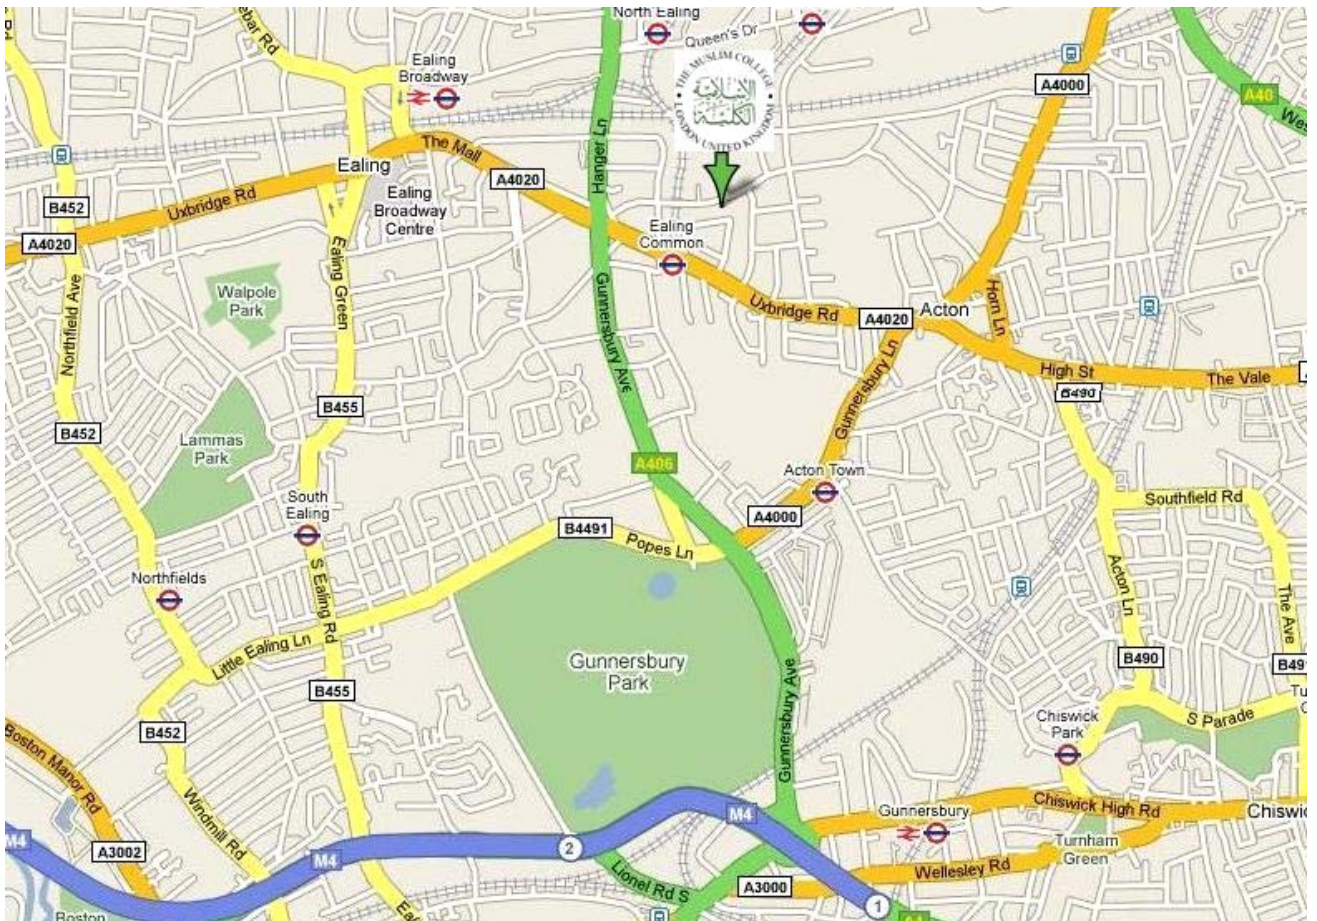

MAP

BY UNDERGROUND  Piccadilly Line or District Line to Ealing Common Station

BUS: 207, 427, 607, N7, N207